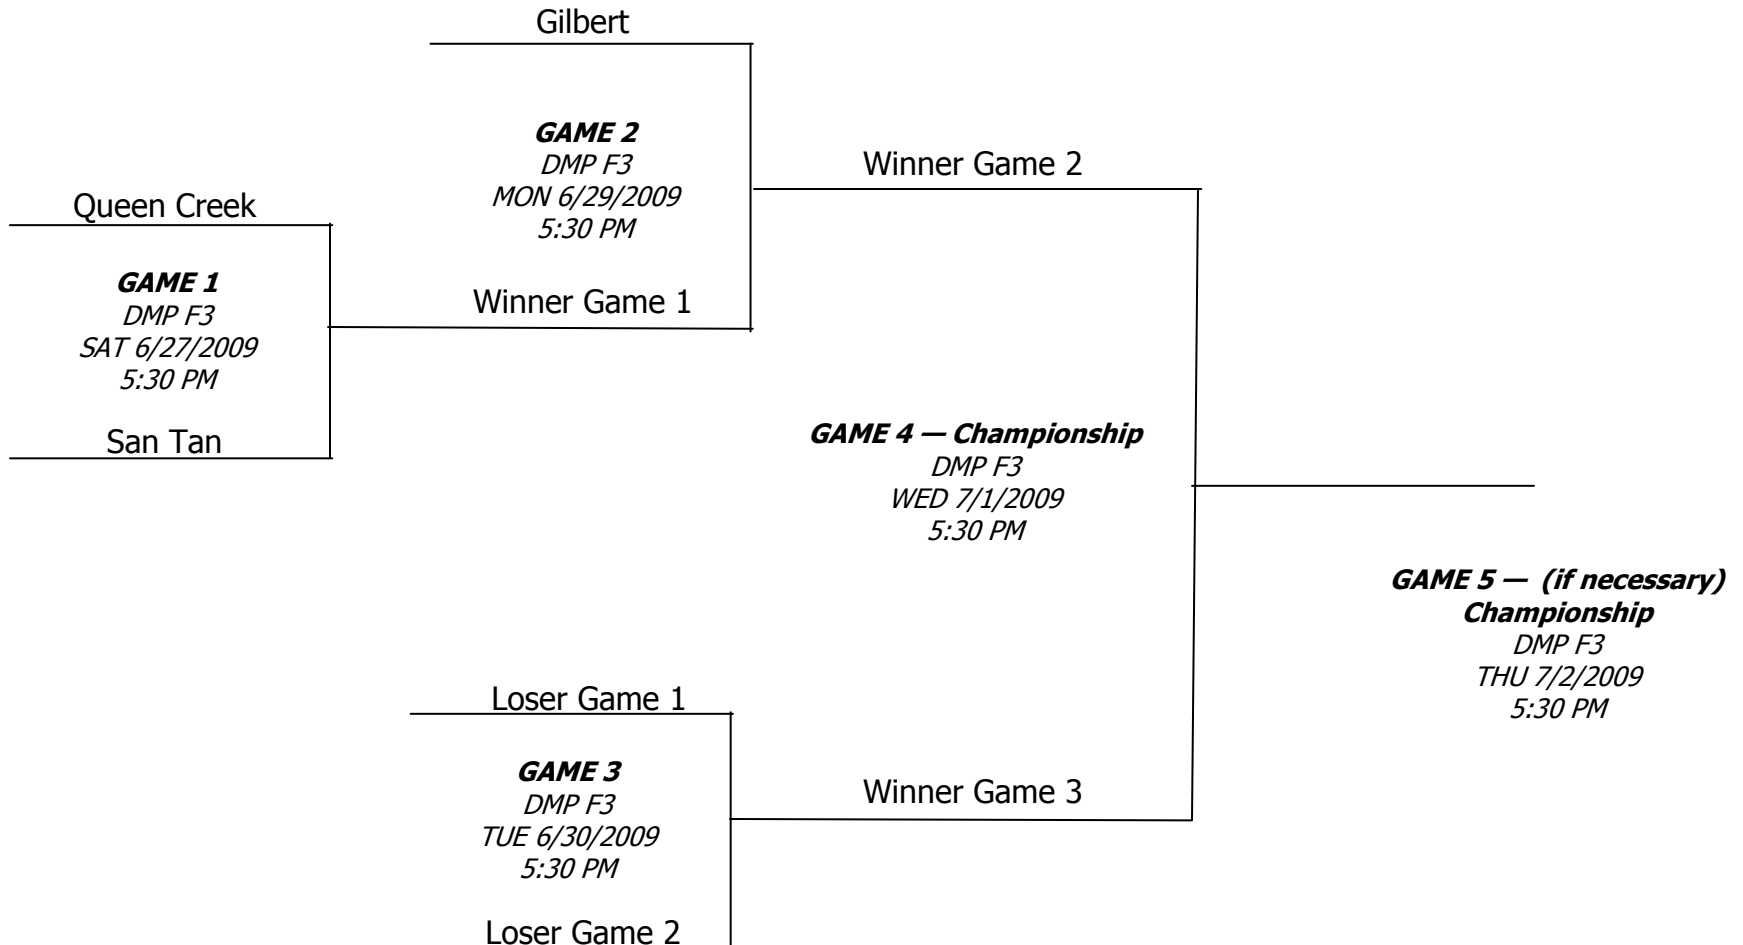

2009 District 14 Softball All Stars — 9-10 Division

Desert Mountain Park, Queen Creek

June 27—July 2

Note: Flip for Home/Visitor all games